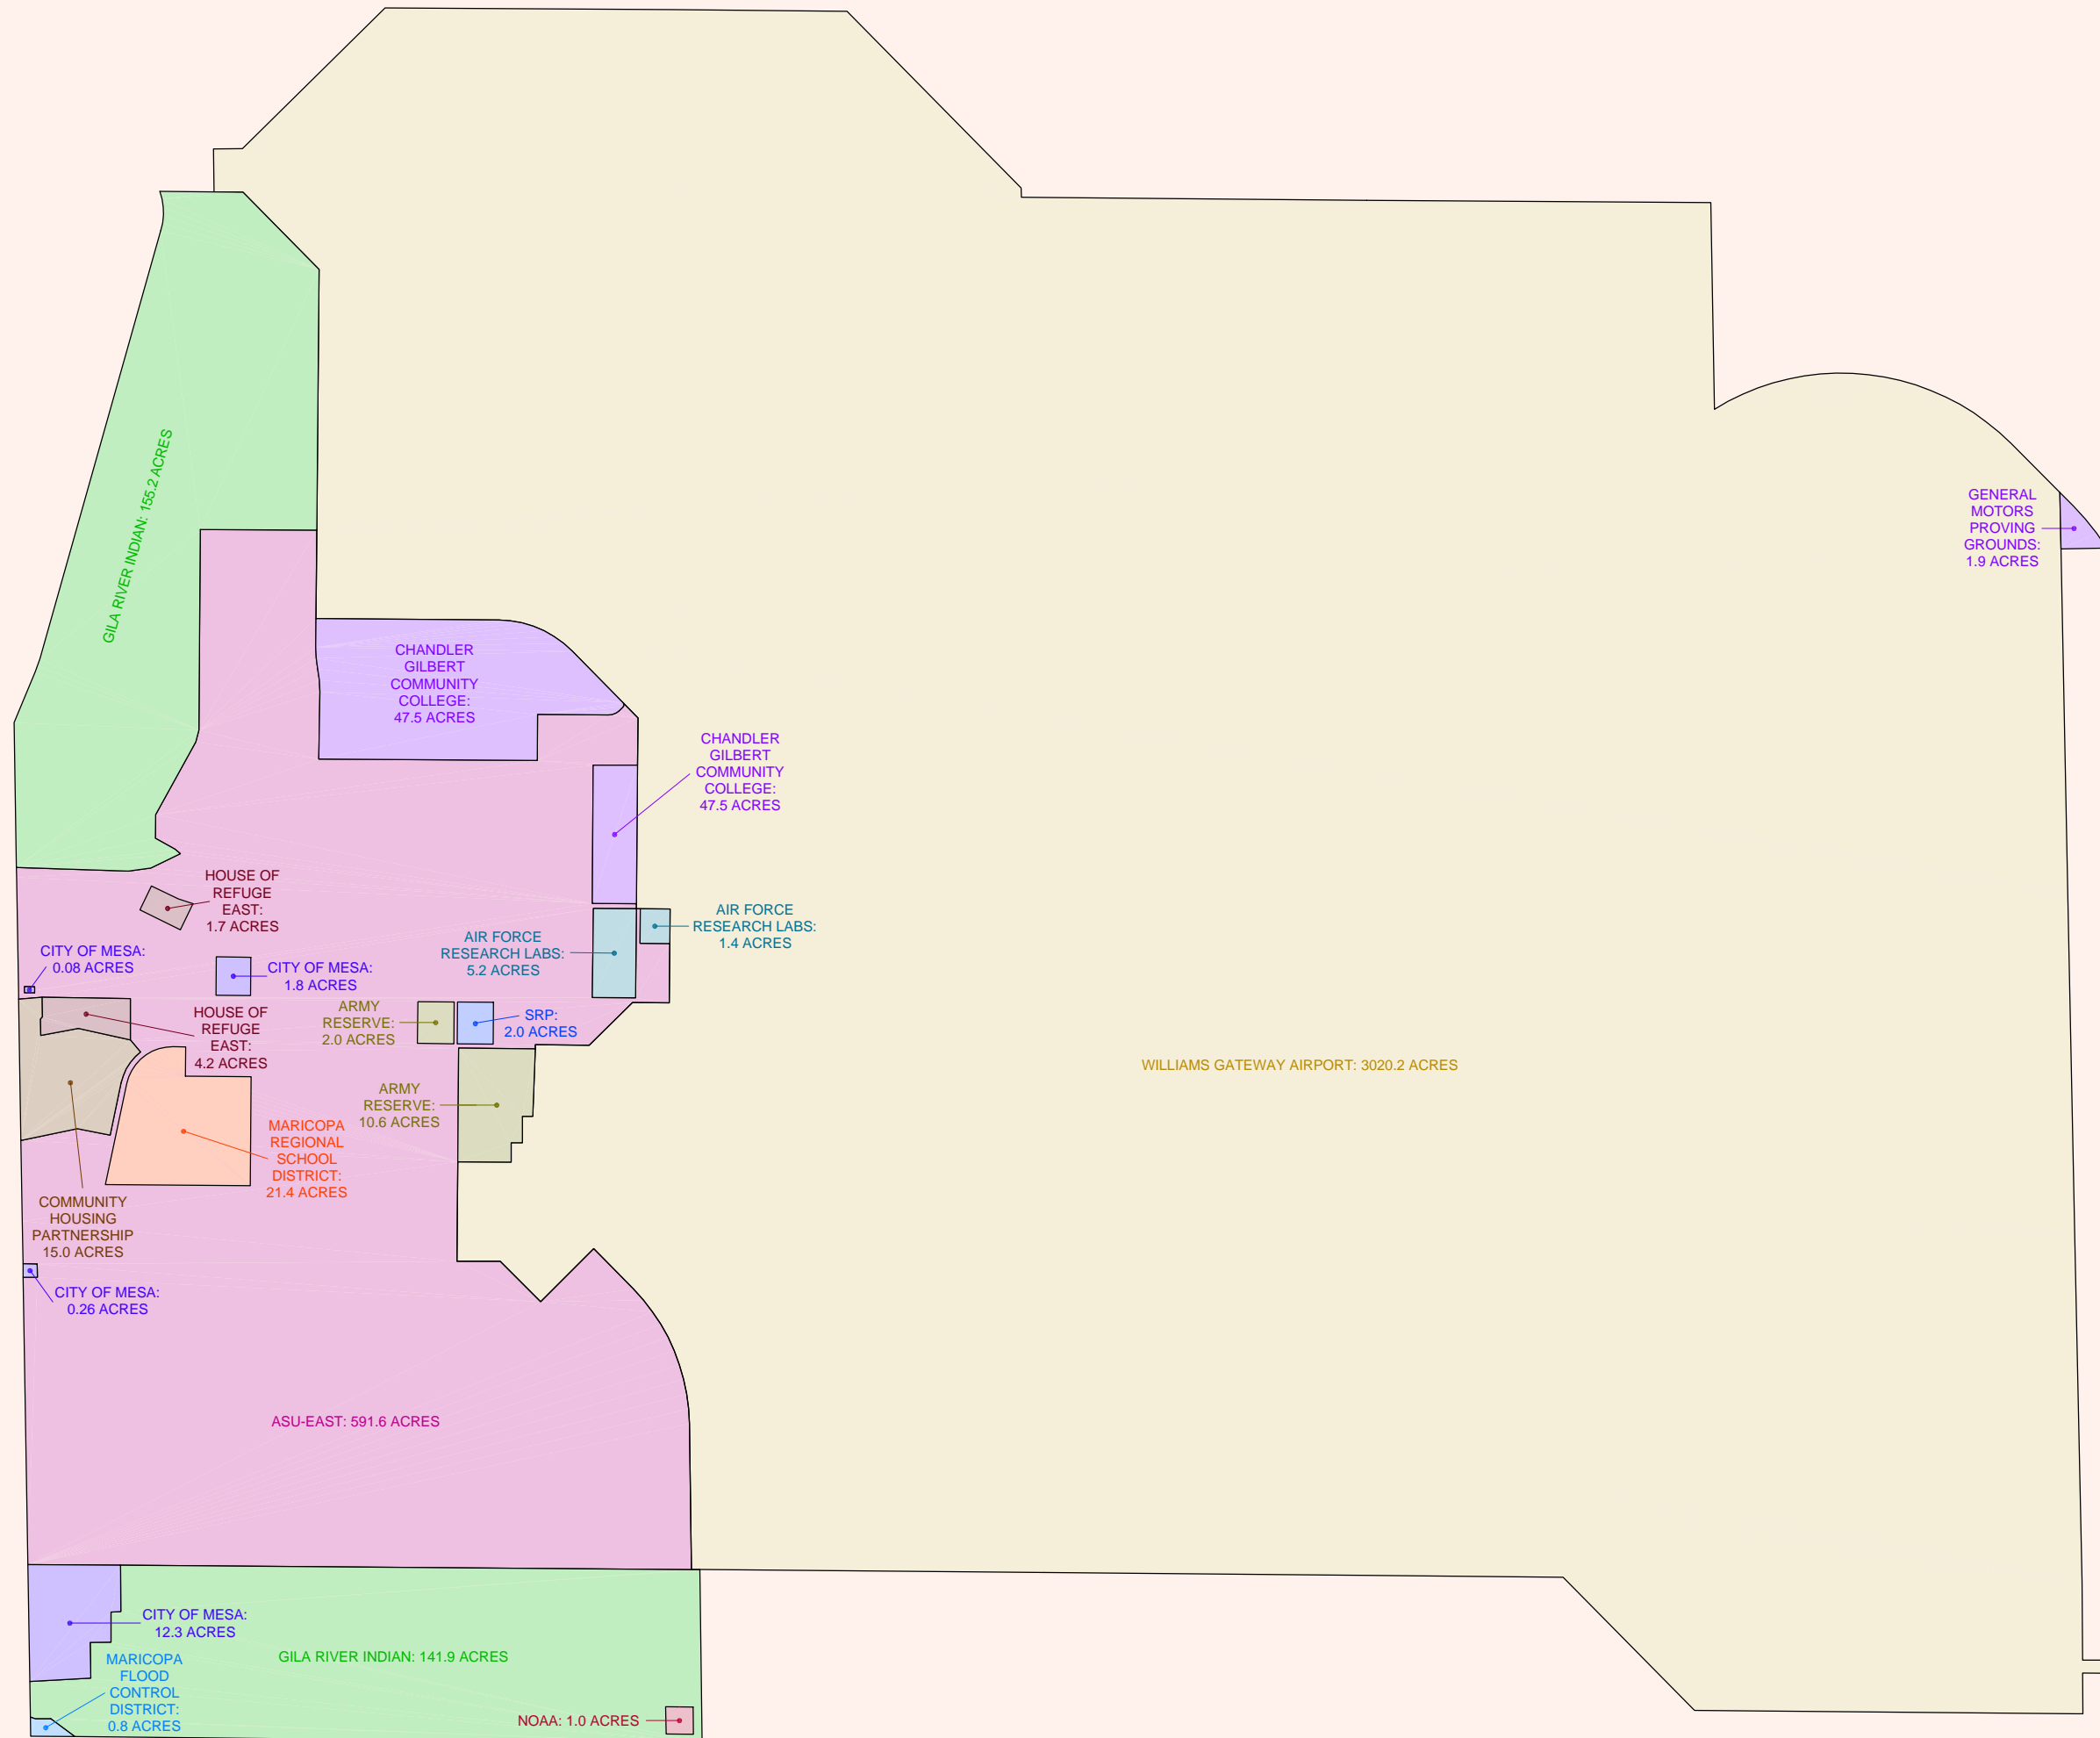

PROPERTY OWNERS MAP

FORMER WILLIAMS AIR FORCE BASE

Revised on: February 08, 2001
By: Mike Cline
SHEET: 1 of 1