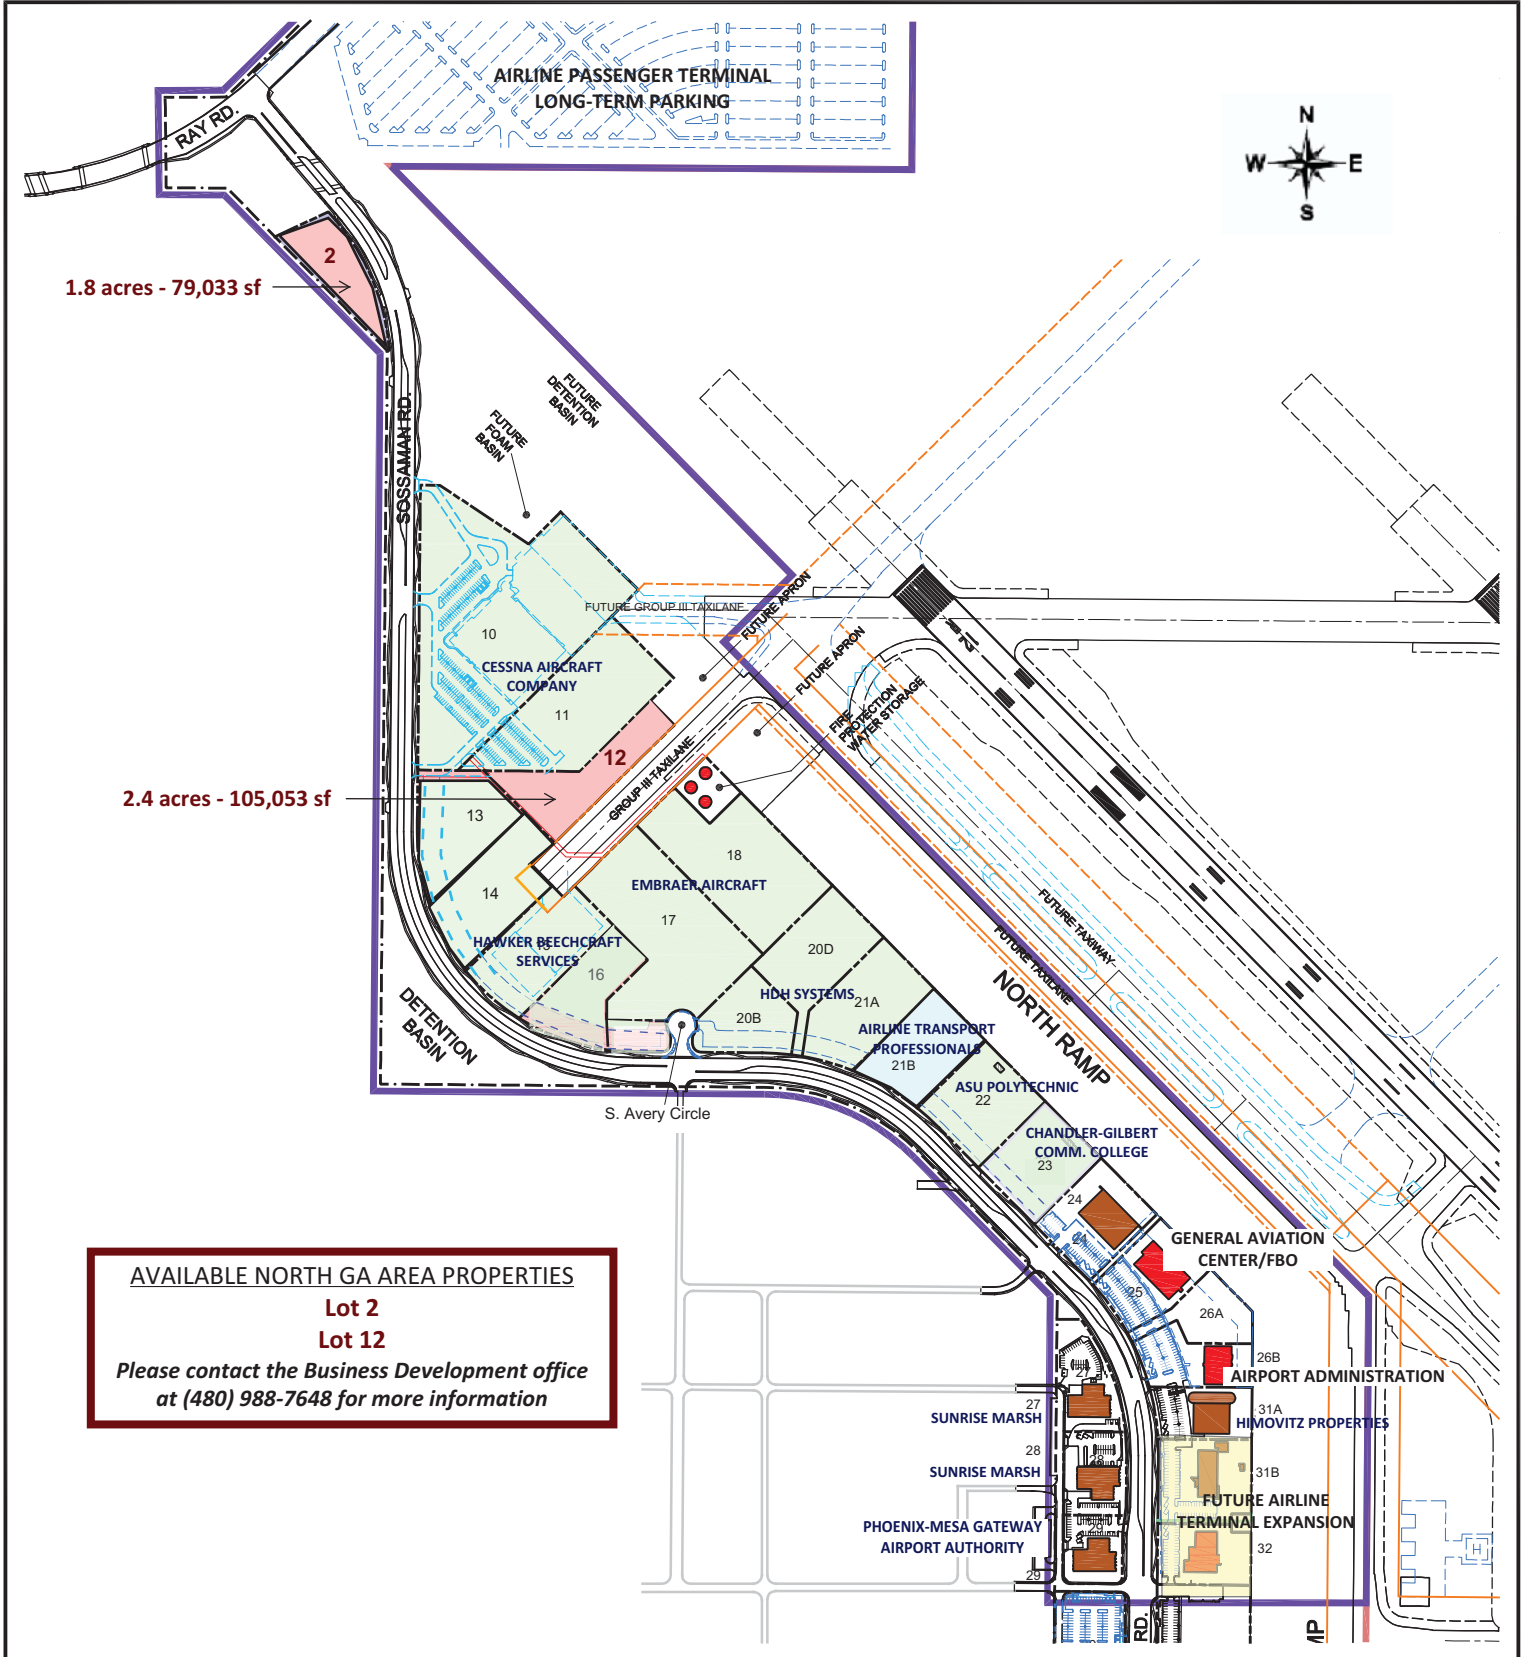

PhxMesa Gateway Airport

AIRPORT LOT MAP North General Aviation Area June 2011

AVAILABLE NORTH GA AREA PROPERTIES
Lot 2
Lot 12
 Please contact the Business Development office
 at (480) 988-7648 for more information