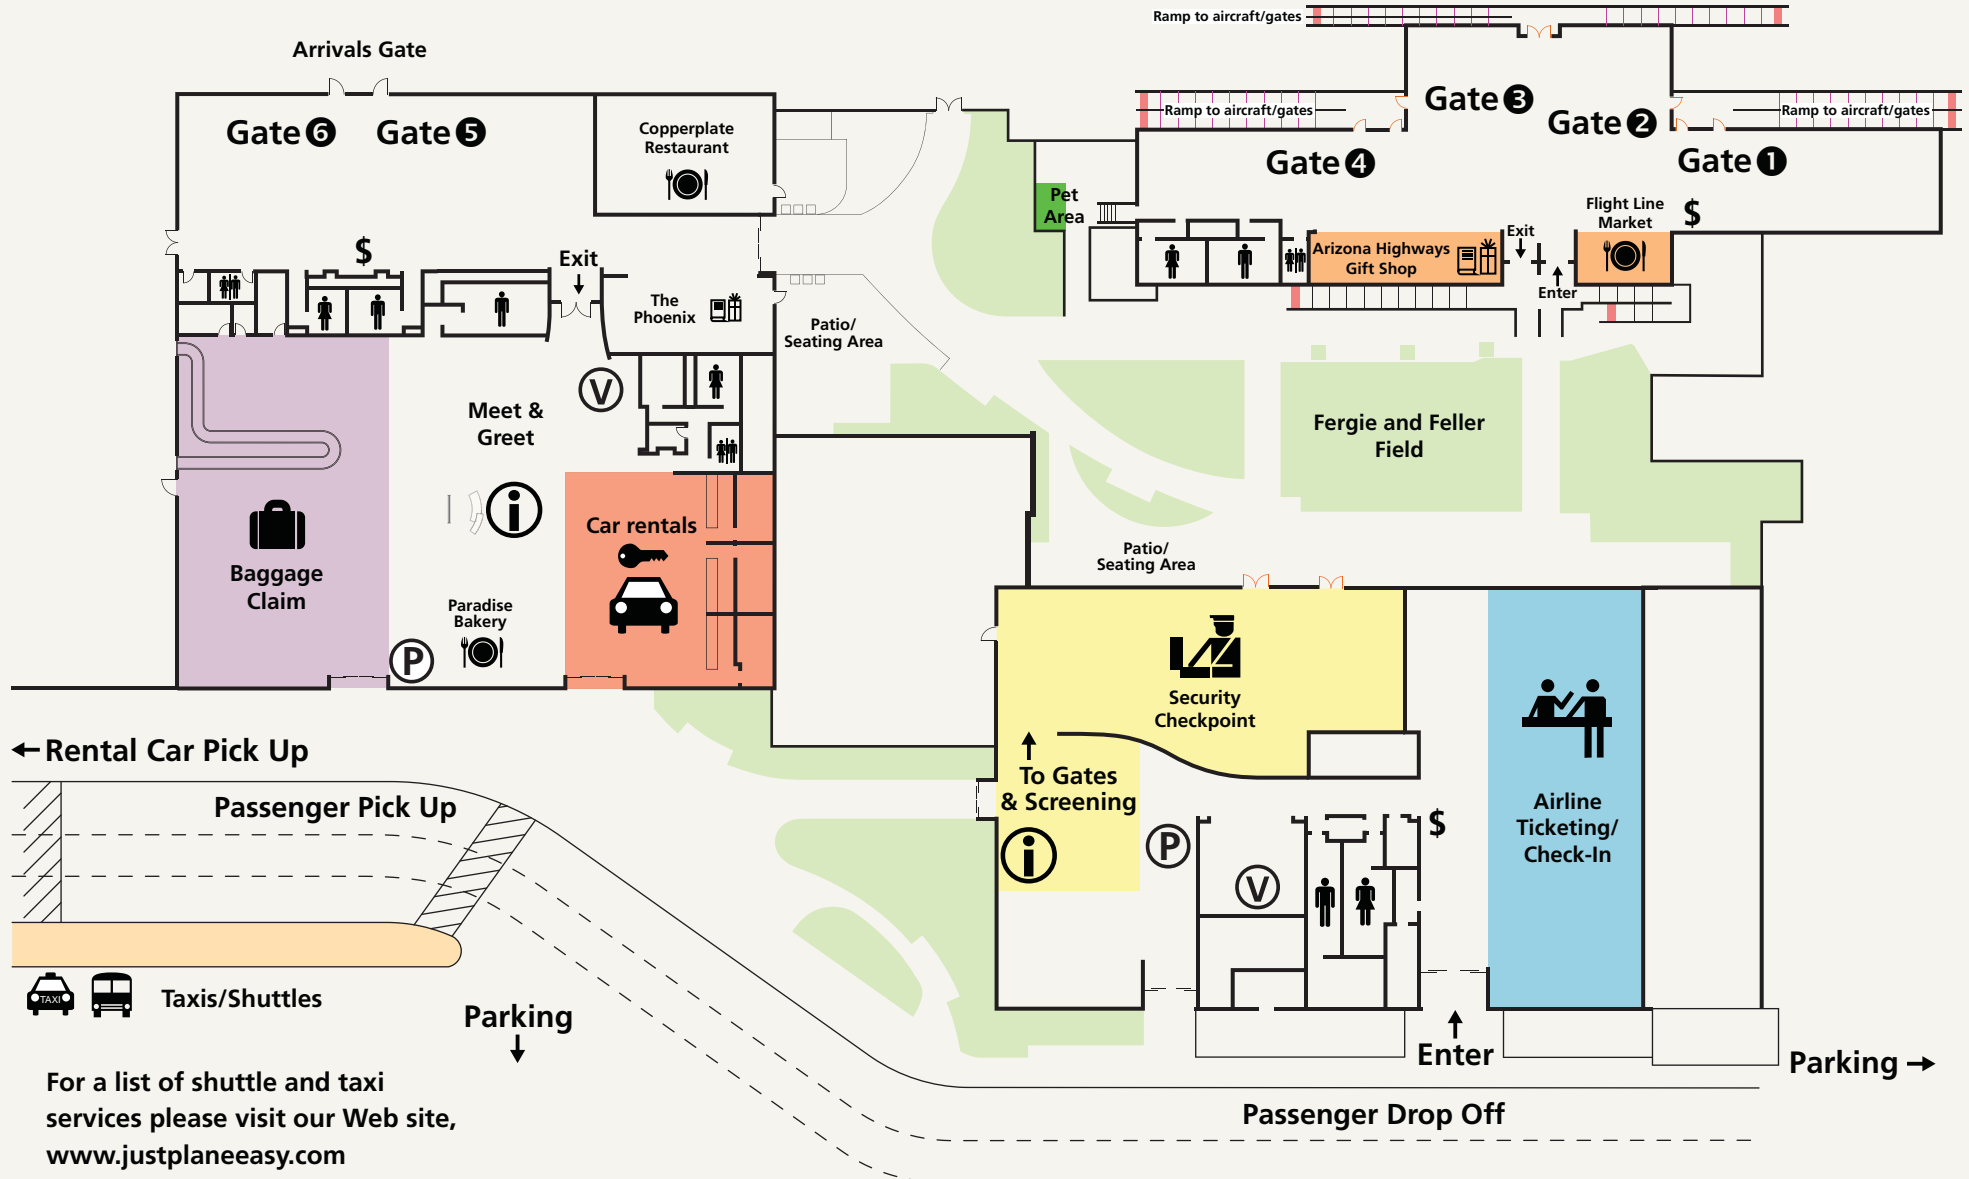

PhxMesa **Gateway** Airport

Charles L. Williams Terminal

Terminal Hours:
4:30 AM - 11:30 PM

www.justplaneeasy.com

Restrooms

Restaurant/Food Service

Vending Machines

Gift Shop

Parking Pay Station

ATM

Information

For a list of shuttle and taxi services please visit our Web site, www.justplaneeasy.com