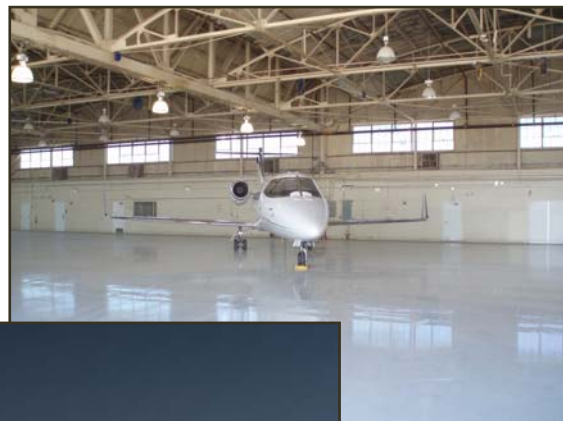

Multi-Tenant Hangar Space Available

Phoenix-Mesa Gateway Airport

Gateway Aviation Services, the Airport's Fixed Base Operator, is now offering hangar space for corporate aircraft. Space is limited so contact us today!

- 19,045 square feet
- Hangar door is 185' wide by 20' high
- Fire suppression
- Secure environment
- Month-to-month or six month lease
- Three expansive runways: 10,400', 10,200' and 9,300'
- ILS, VOR, ATC, ARFF
- Access to the Loop 202 freeway
- Friendly, professional FBO staff
- Staff on duty 24/7
- Comfortable and inviting facilities
- Fuel discounts for based customers