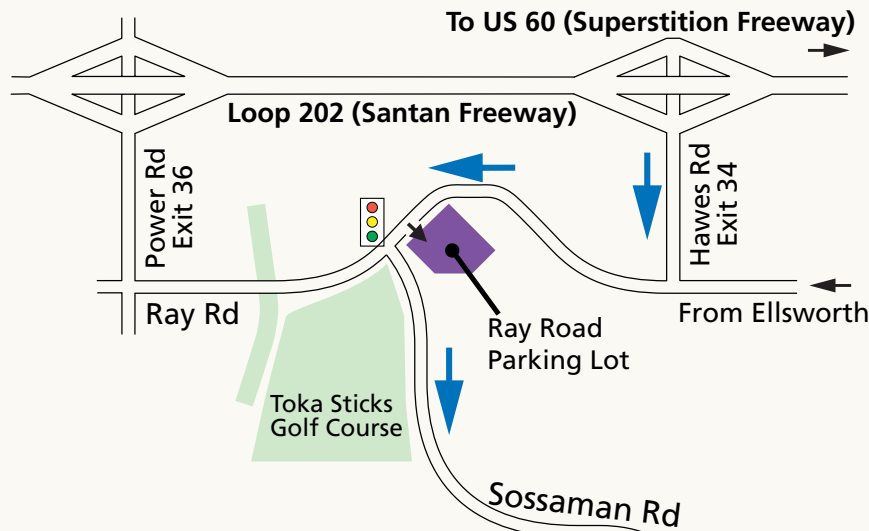

PhxMesa Gateway Airport

Phoenix-Mesa Gateway Airport

Directions TO Terminal & Parking Locations FROM Loop 202 and US 60 (Superstition Freeway)

Phoenix-Mesa Gateway Airport
Passenger Terminal
6033 S. Sossaman Road Mesa, AZ 85212
(480) 988-7600

Directions TO Terminal FROM:

Loop 202 Santan Freeway

Exit Hawes Road (Exit # 34)
South on Hawes to Ray Road
West (Right) onto Ray Road
Turn South (Left) onto Sossaman Road
Follow Sossaman South to Terminal

US 60 (Superstition Freeway)

Merge South onto Loop 202
Exit Hawes Road (Exit # 34)
South on Hawes to Ray Road
West (Right) onto Ray Road
Turn South (Left) onto Sossaman Road
Follow Sossaman South to Terminal

Pecos Rd (South Entrance)

From the Pecos Road and Sossaman Intersection
proceed North on Sossaman 1.5 miles.

-  Terminal Complex
Check-In, Gates, Baggage Claim
-  Overnight Parking - Terminal & Ray Road Lots
(Shuttle from Ray Road Lot to/from Terminal)
-  Hourly Parking - Express Lot