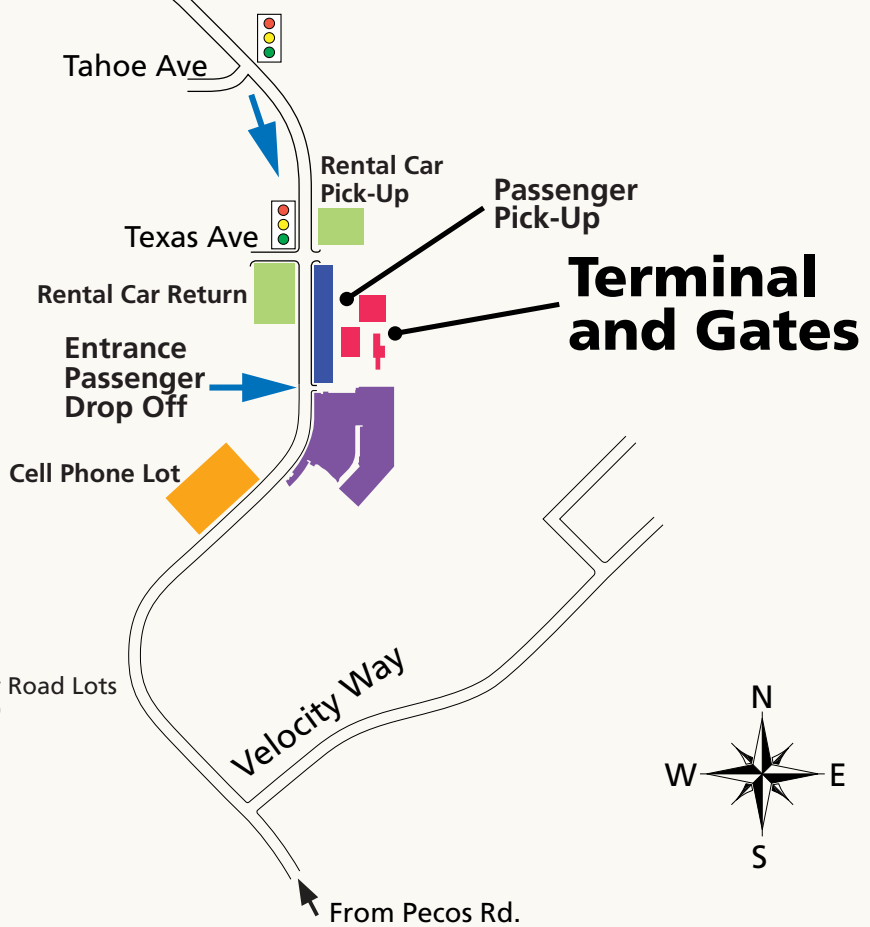

PhxMesa Gateway Airport

Phoenix-Mesa Gateway Airport

Directions TO Terminal & Parking Locations FROM Loop 202 and US 60 (Superstition Freeway)

Phoenix-Mesa Gateway Airport
Passenger Terminal
6033 S. Sossaman Road Mesa, AZ 85212
(480) 988-7600

Directions TO Terminal FROM:

Loop 202 Santan Freeway

Exit Hawes Road (Exit # 34)
South on Hawes to Ray Road
West (Right) onto Ray Road
Turn South (Left) onto Sossaman Road
Follow Sossaman South to Terminal

US 60 (Superstition Freeway)

Merge South onto Loop 202
Exit Hawes Road (Exit # 34)
South on Hawes to Ray Road
West (Right) onto Ray Road
Turn South (Left) onto Sossaman Road
Follow Sossaman South to Terminal

Pecos Rd (South Entrance)

From the Pecos Road and Sossaman Intersection
proceed North on Sossaman 1.5 miles.

-  Terminal Complex
Check-In, Gates, Baggage Claim
-  Overnight Parking - Terminal & Ray Road Lots
(Shuttle from Ray Road Lot to/from Terminal)
-  Hourly Parking - Express Lot