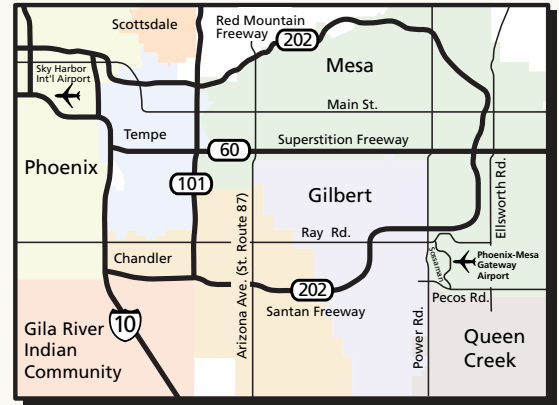

PhxMesa Gateway Airport

Phoenix-Mesa Gateway Airport

Directions TO Terminal & Parking Locations FROM Loop 202 and US 60 (Superstition Freeway)

Phoenix-Mesa Gateway Airport
Passenger Terminal
6033 S. Sossaman Road Mesa, AZ 85212
(480) 988-7600

Directions TO Terminal FROM:

Loop 202 Santan Freeway

Exit Hawes Road (Exit # 34)
South on Hawes to Ray Road
West (Right) onto Ray Road
Turn South (Left) onto Sossaman Road
Follow Sossaman South to Terminal

US 60 (Superstition Freeway)

Merge South onto Loop 202
Exit Hawes Road (Exit # 34)
South on Hawes to Ray Road
West (Right) onto Ray Road
Turn South (Left) onto Sossaman Road
Follow Sossaman South to Terminal

Pecos Rd (South Entrance)

From the Pecos Road and Sossaman Intersection
proceed North on Sossaman 1.5 miles.

-  Terminal Complex
Check-In, Gates, Baggage Claim
-  Overnight Parking - Terminal & Ray Road Lots
(Shuttle from Ray Road Lot to/from Terminal)
-  Hourly Parking - Express Lot