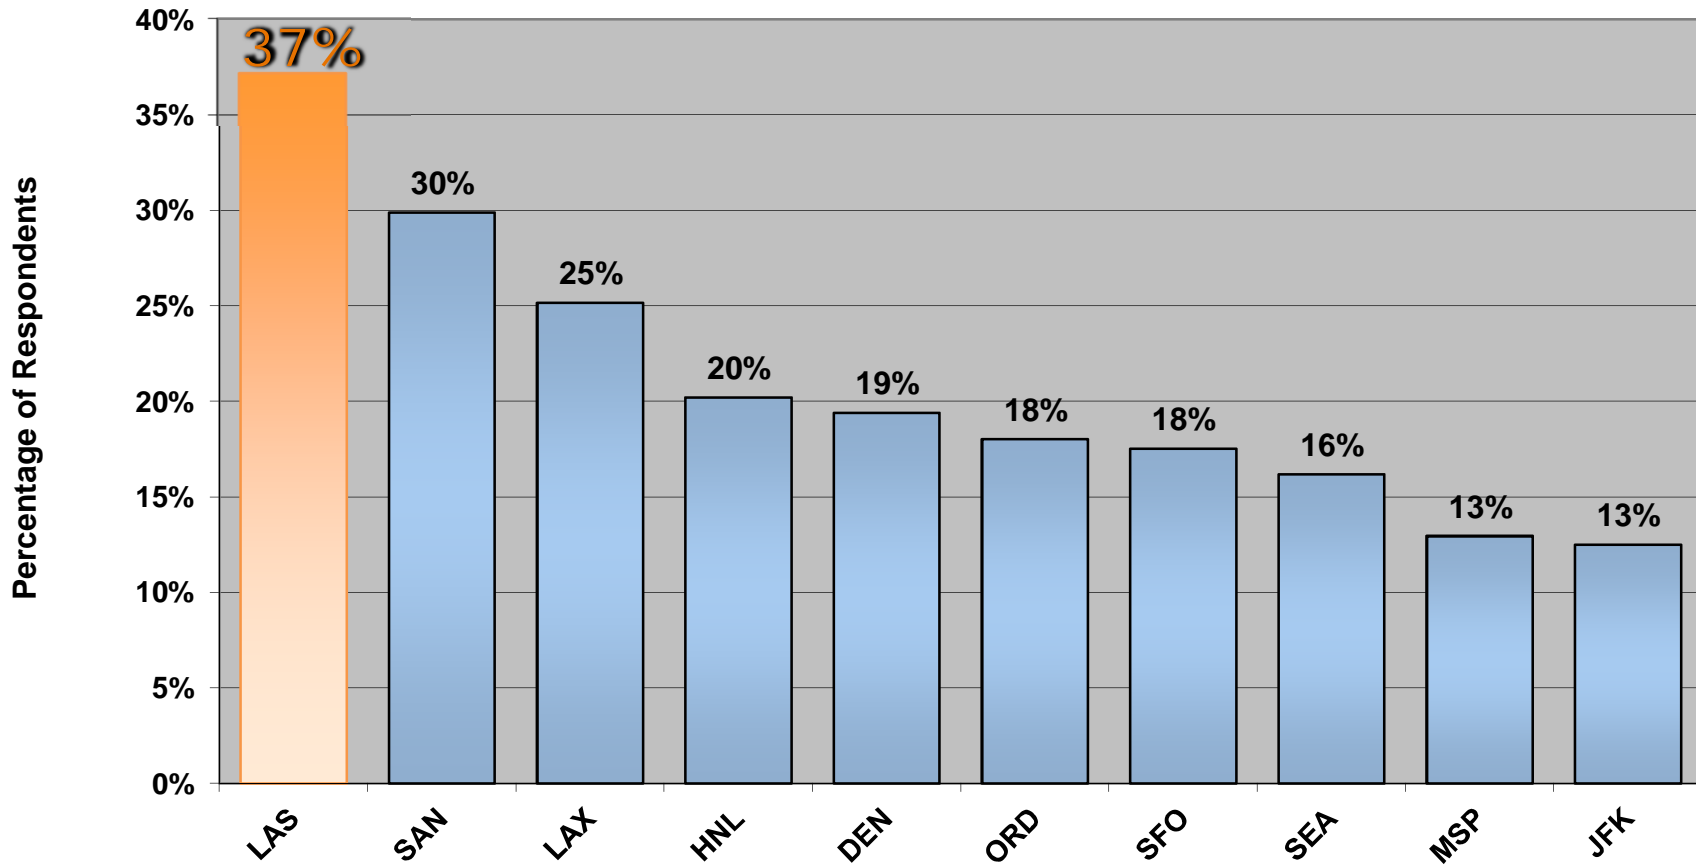

PhxMesa Gateway Airport

Top 10 Destinations

Total number of respondents 13,817

Updated 11/9/11

PhxMesa **Gateway** Airport

In State Survey Responses

PhxMesa **Gateway** Airport

Out of State Survey Responses