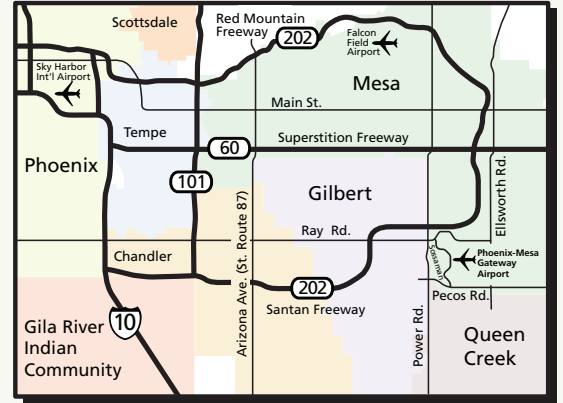

PhxMesa Gateway Airport

Phoenix-Mesa Gateway Airport

Directions TO Terminal & Parking Locations FROM Loop 202 and US 60 (Superstition Freeway)

Phoenix-Mesa Gateway Airport
Passenger Terminal
6033 S. Sossaman Rd. Mesa, AZ 85212
(480) 988-7600

Directions TO Terminal FROM:

Loop 202 Santan Freeway

Exit Hawes Road (Exit # 34)
South on Hawes to Ray Road
West (Right) onto Ray Road
Turn South (Left) onto Sossaman Road
Follow Sossaman South to Terminal

US 60 (Superstition Freeway)

Merge South onto Loop 202
Exit Hawes Road (Exit # 34)
South on Hawes to Ray Road
West (Right) onto Ray Road
Turn South (Left) onto Sossaman Road
Follow Sossaman South to Terminal

Pecos Rd (South Entrance)

From the Pecos Road and Sossaman Intersection
proceed North on Sossaman 1.5 miles.

-  Terminal Complex
Check-In, Gates, Baggage Claim
-  Overnight Parking - Terminal & Ray Road Lots
(Shuttle from Ray Road Lot to/from Terminal)
-  Hourly Parking - Express Lot