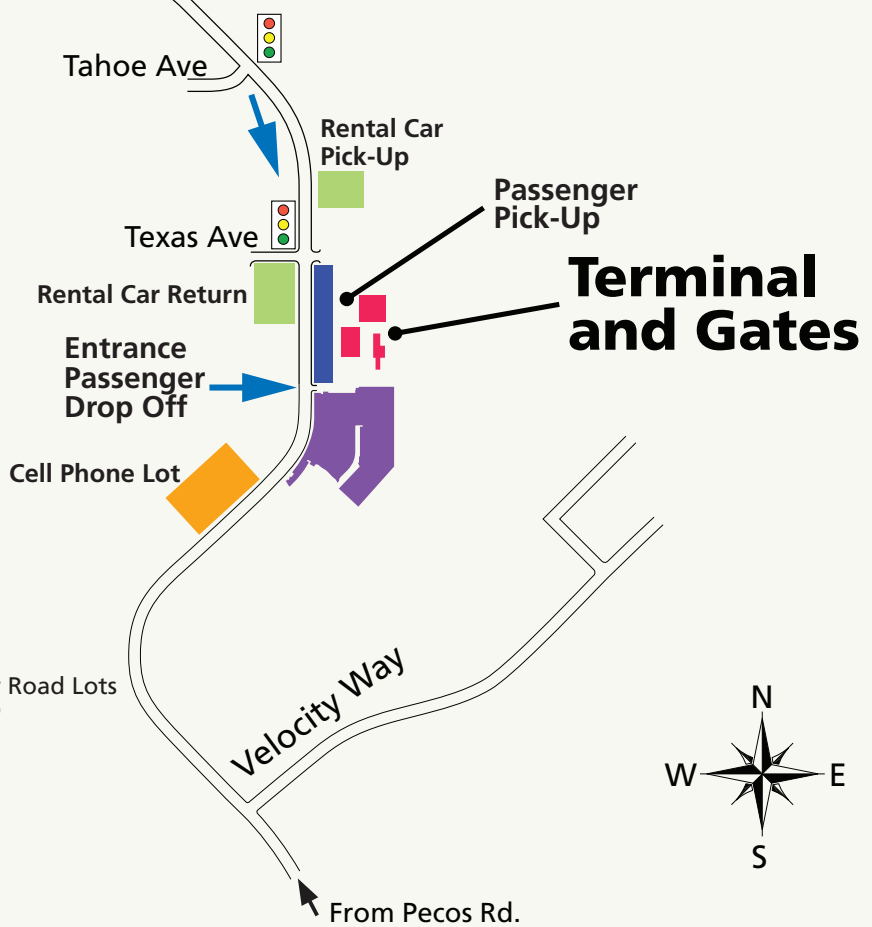

Directions TO Terminal FROM:

Loop 202 Santan Freeway

Exit Hawes Road (Exit # 34)
South on Hawes to Ray Road
West (Right) onto Ray Road
Turn South (Left) onto Sossaman Road
Follow Sossaman South to Terminal

US 60 (Superstition Freeway)

Merge South onto Loop 202
Exit Hawes Road (Exit # 34)
South on Hawes to Ray Road
West (Right) onto Ray Road
Turn South (Left) onto Sossaman Road
Follow Sossaman South to Terminal

Pecos Rd (South Entrance)

From the Pecos Road and Sossaman Intersection
proceed North on Sossaman 1.5 miles.

-  Terminal Complex
Check-In, Gates, Baggage Claim
-  Overnight Parking - Terminal & Ray Road Lots
(Shuttle from Ray Road Lot to/from Terminal)
-  Hourly Parking - Express Lot