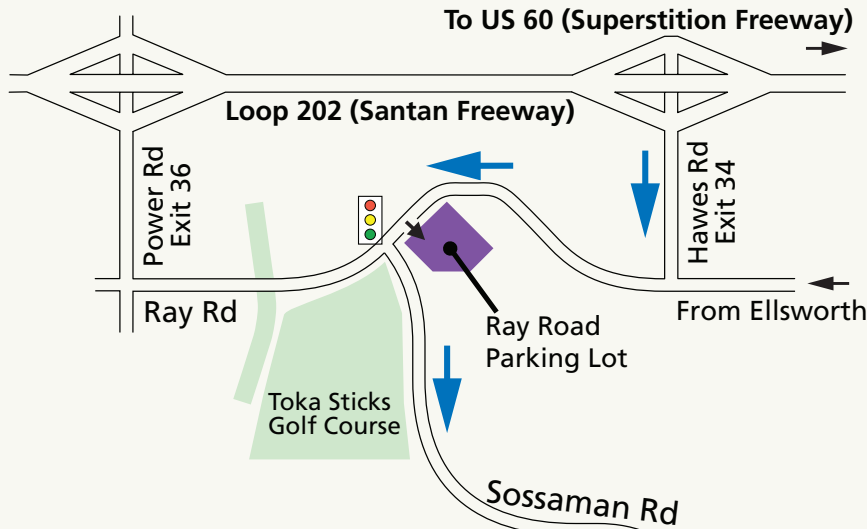

PhxMesa Gateway Airport

Phoenix-Mesa Gateway Airport

Directions TO Terminal & Parking Locations FROM Loop 202 and US 60 (Superstition Freeway)

Phoenix-Mesa Gateway Airport
Passenger Terminal
6033 S. Sossaman Rd. Mesa, AZ 85212
(480) 988-7600

Directions TO Terminal FROM:

Loop 202 Santan Freeway

Exit Hawes Road (Exit # 34)
South on Hawes to Ray Road
West (Right) onto Ray Road
Turn South (Left) onto Sossaman Road
Follow Sossaman South to Terminal

US 60 (Superstition Freeway)

Merge South onto Loop 202
Exit Hawes Road (Exit # 34)
South on Hawes to Ray Road
West (Right) onto Ray Road
Turn South (Left) onto Sossaman Road
Follow Sossaman South to Terminal

Pecos Rd (South Entrance)

From the Pecos Road and Sossaman Intersection
proceed North on Sossaman 1.5 miles.

-  Terminal Complex
Check-In, Gates, Baggage Claim
-  Overnight Parking - Terminal & Ray Road Lots
(Shuttle from Ray Road Lot to/from Terminal)
-  Hourly Parking - Express Lot