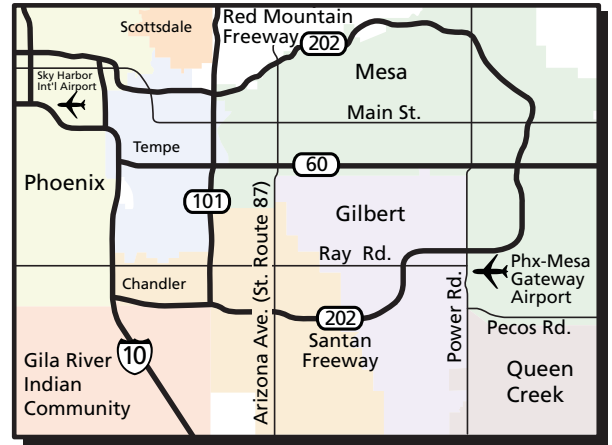

PhxMesa **Gateway** Airport

Directions to Phoenix-Mesa Gateway Airport