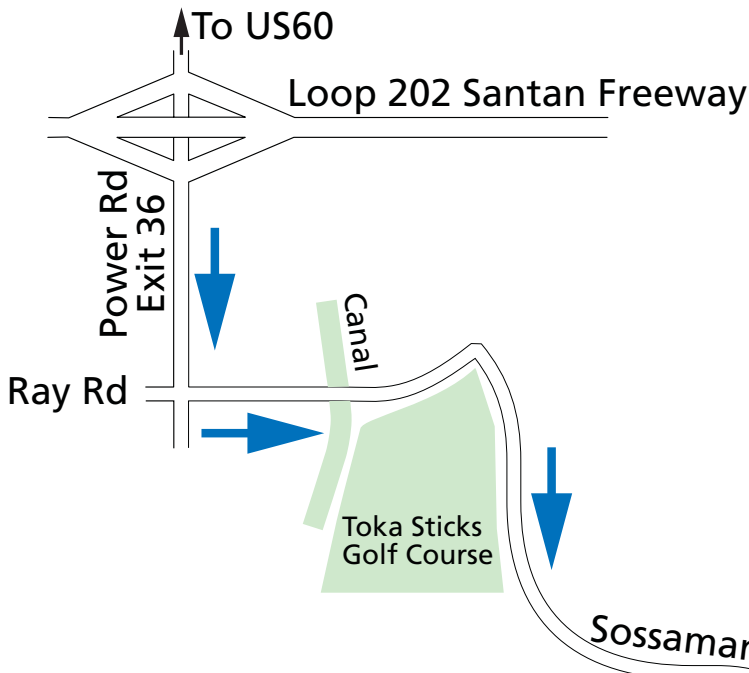

PhxMesa **Gateway** Airport

### From Loop 202 Santan Freeway

Exit Power Road (exit # 36)  
South on Power 1/4 mile to Ray Road  
East on Ray Road  
Ray turns South and becomes Sossaman Road  
Follow Sossaman South, Terminal is on the East Side.

### From US 60 (Superstition Freeway)

Exit Power Road  
South on Power 5 miles to Ray Road  
East on Ray Road  
Ray turns South and becomes Sossaman Road  
Follow Sossaman South Terminal is on the East Side.

### From Pecos Rd (South Entrance)

From the Pecos Road and Sossaman Intersection  
proceed North on Sossaman 1.5 miles.

-  Short Term Parking (hourly)
-  Cell phone lot
-  Long Term Parking  
(Shuttle from overflow lot)